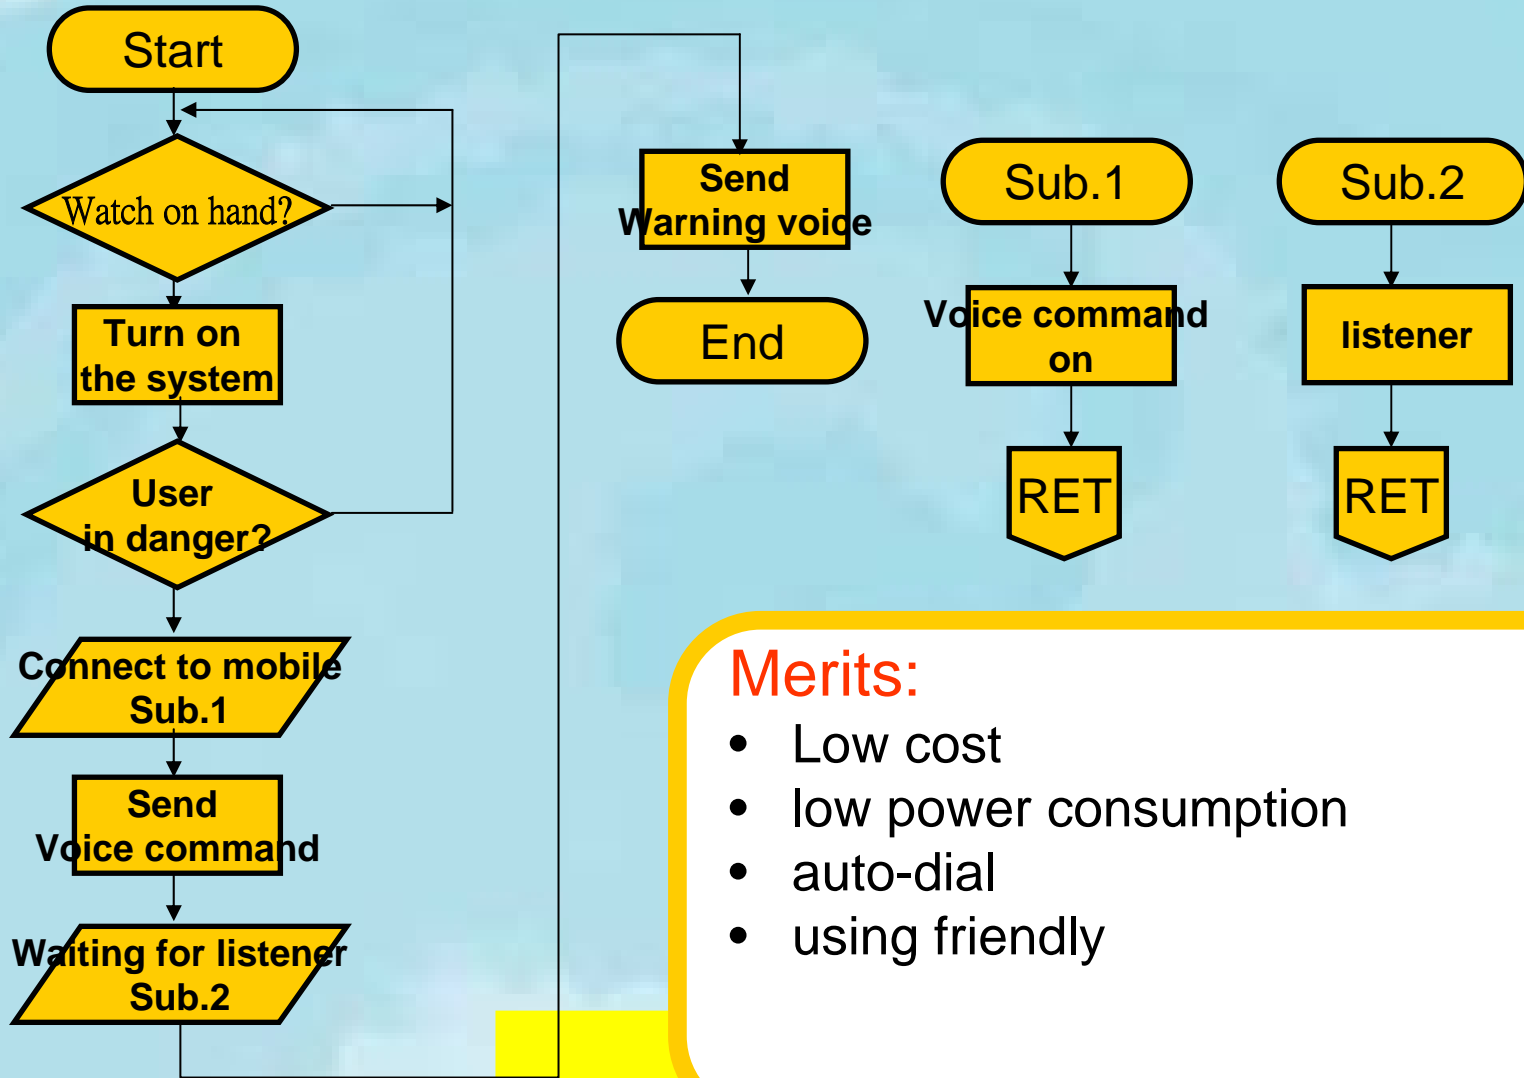

Bluetooth security watch

Merits:

- Low cost
- low power consumption
- auto-dial
- using friendly